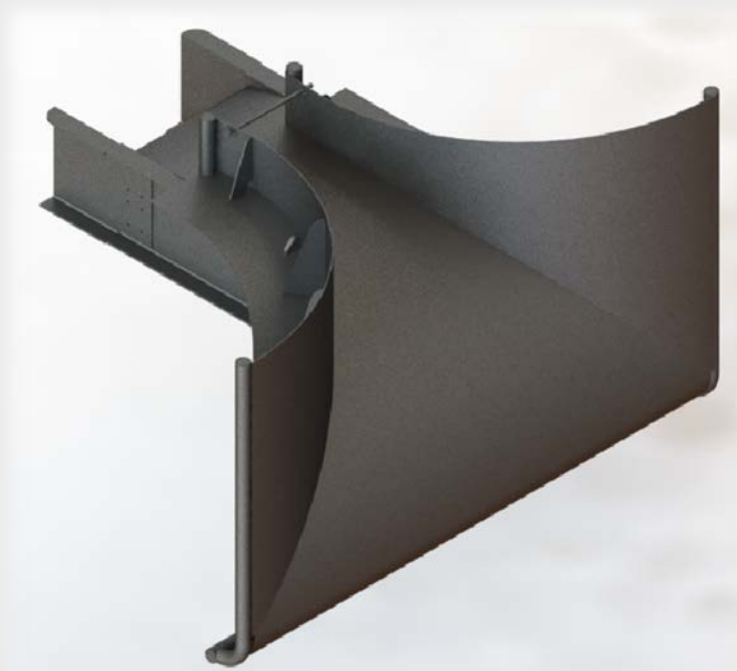

M281 – CABLE CHUTE (1.5m radius)

Specifications:

- Throat width: 500mm (19.6in)
- Cheek Plate height: 365mm (14.37in)
- Radius: 1,500mm (59in)
- Heavy Duty construction

Dimensions:

- Length: 2800mm (110in)
- Width: 3680mm (145in)
- Height: 2075mm (82in)
- Weight: 1250kg (2755lbs)